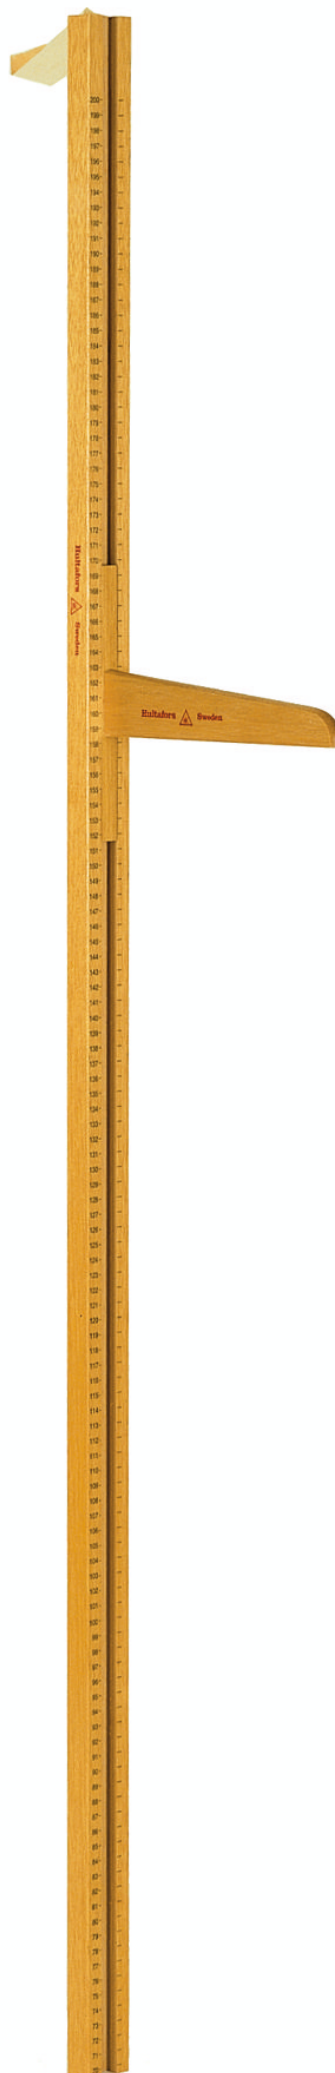

Measuring rod

Material

Laminated beech.

Measuring space

70-200 cm.

Item

Measuring rod

Art no