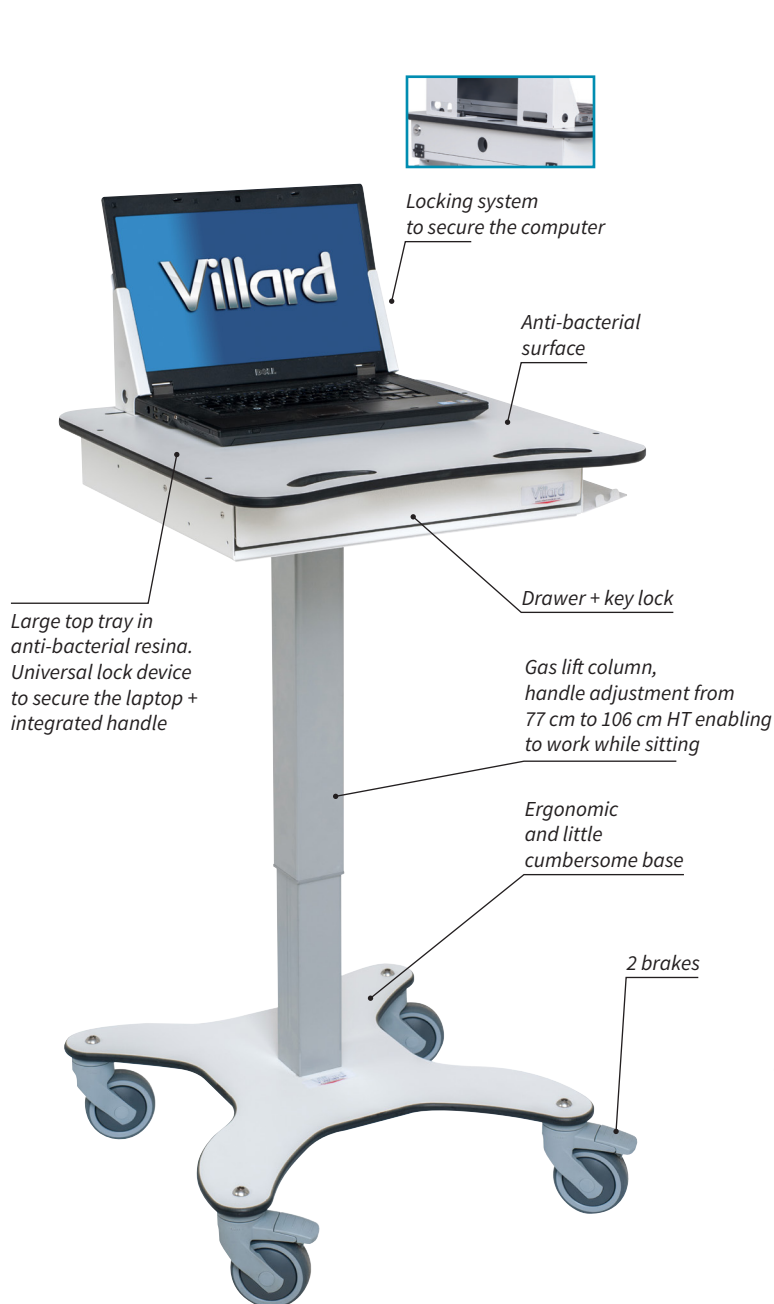

Large top tray in anti-bacterial resina. Universal lock device to secure the laptop + integrated handle

Locking system to secure the computer

Anti-bacterial surface

Drawer + key lock

Gas lift column, handle adjustment from 77 cm to 106 cm HT enabling to work while sitting

Ergonomic and little cumbersome base

2 brakes

Cart for laptop (without computer).

- Fixed height computer cart for laptop (105 cm) **Ref 340.01**
- Height adjustable computer cart for laptop (77 to 106 cm HT) **Ref 340.02**
- Secure the computer without tools
- Wheels Ø 100 mm, 2 with brakes.
- Top tray 55 x 55 cm.

Self-Power cart computer Venus. Dual battery provides 125W power for standing 6 hours of operation run nonstop 7/24 by swapping batteries. Fan-less and no vent hole design reduce the risk of cross-infectial (option).

Computer cart with vesa holder for screen (without computer and battery).

- Fixed height cart for screen (105 cm) **Ref 340.06**
- Height adjustable cart for screen (77 to 106 cm HT) **Ref 340.07**
- Wheels Ø 100 mm, 2 with brakes.
- Top tray 55 x 55 cm.