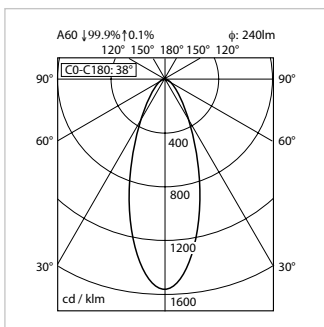

CULTA LED S 4 P S3

TECHNICAL DATA

FITTED WITH	1 x LED Spotlight MR 11 D69.009.000-00686991 - 12 V
LUMINOUS POWER	1 100 lux / 0.5 m *
LIGHTING FIELD 0.5 m	Ø 60 cm *
COLOR RENDERING INDEX	CRI > 80
COLOR TEMPERATURE	3000 K *
OPERATION EQUIPMENT	Electronic plug-in transformer
VOLTAGE	100-240 V; 50/60 Hz
CORD LENGTH	2 m Euro
LUMINAIRE BODY	Polycarbonate (PC), satin
WEIGHT (NET)	1,6 kg
POWER CONSUMPTION	4 W
LUMINOUS FLUX	240 lm
USAGE	Cord switch
CLASS OF PROTECTION	II
STANDARDS MET	EN 60598-1, EN 60598-2-25
SPECIAL FEATURES	Cord switch
MOUNTING	Mounting pin (Ø 16 mm)
ACCESSORIES	Lamp decor: Foil / Rattan, Lamp shade: white
ORDER NUMBER	D15.727.000-00689653

CARE AND READING LIGHTS

LIGHT DISTRIBUTION

Measuring distance 0.5 m

TECHNICAL DRAWING

CULTA LED S 4 B S9

TECHNICAL DATA

FITTED WITH	1 x LED Spotlight MR 11 D69.009.000-00686991 - 12 V
LUMINOUS POWER	1 100 lux / 0.5 m *
LIGHTING FIELD 0.5 m	Ø 60 cm *
COLOR RENDERING INDEX	CRI > 80
COLOR TEMPERATURE	3000 K *
OPERATION EQUIPMENT	Electronic plug-in transformer
VOLTAGE	100-240 V; 50/60 Hz
CORD LENGTH	2 m Euro
LUMINAIRE BODY	Polycarbonate (PC), satin
WEIGHT (NET)	1,6 kg
POWER CONSUMPTION	4 W
LUMINOUS FLUX	240 lm
USAGE	Cord switch
CLASS OF PROTECTION	II
STANDARDS MET	EN 60598-1, EN 60598-2-25
SPECIAL FEATURES	Cord switch
MOUNTING	Universal bed adapter
ORDER NUMBER	D15.725.000-00689635

CARE AND READING LIGHTS

LIGHT DISTRIBUTION

Measuring distance 0.5 m

TECHNICAL DRAWING

measurements in centimeters