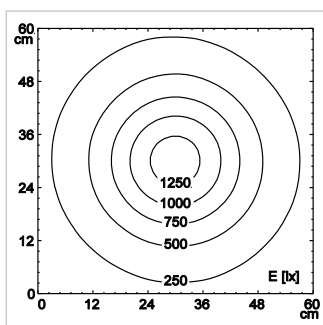

CULTA LED S 4 P S3

TECHNICAL DATA

FITTED WITH	1 x LED Spotlight MR 11 D69.009.000-00686991 - 12 V
LUMINOUS POWER	1 100 lux / 0.5 m *
LIGHTING FIELD 0.5 m	Ø 60 cm *
COLOR RENDERING INDEX	CRI > 80
COLOR TEMPERATURE	3000 K *
OPERATION EQUIPMENT	Electronic plug-in transformer
VOLTAGE	100-240 V; 50/60 Hz
CORD LENGTH	2 m Euro
LUMINAIRE BODY	Polycarbonate (PC), satin
WEIGHT (NET)	1,6 kg
POWER CONSUMPTION	4 W
LUMINOUS FLUX	240 lm
USAGE	Cord switch
CLASS OF PROTECTION	II
STANDARDS MET	EN 60598-1, EN 60598-2-25
SPECIAL FEATURES	Cord switch
MOUNTING	Mounting pin (Ø 16 mm)
ACCESSORIES	Lamp decor: Foil / Rattan, Lamp shade: white
ORDER NUMBER	D15.727.000-00689653

CARE AND READING LIGHTS

LIGHT DISTRIBUTION

Measuring distance 0.5 m

TECHNICAL DRAWING

CULTA LED S 4 B S9

TECHNICAL DATA

FITTED WITH	1 x LED Spotlight MR 11 D69.009.000-00686991 - 12 V
LUMINOUS POWER	1 100 lux / 0.5 m *
LIGHTING FIELD 0.5 m	Ø 60 cm *
COLOR RENDERING INDEX	CRI > 80
COLOR TEMPERATURE	3000 K *
OPERATION EQUIPMENT	Electronic plug-in transformer
VOLTAGE	100-240 V; 50/60 Hz
CORD LENGTH	2 m Euro
LUMINAIRE BODY	Polycarbonate (PC), satin
WEIGHT (NET)	1,6 kg
POWER CONSUMPTION	4 W
LUMINOUS FLUX	240 lm
USAGE	Cord switch
CLASS OF PROTECTION	II
STANDARDS MET	EN 60598-1, EN 60598-2-25
SPECIAL FEATURES	Cord switch
MOUNTING	Universal bed adapter
ORDER NUMBER	D15.725.000-00689635

CARE AND READING LIGHTS

LIGHT DISTRIBUTION

Measuring distance 0.5 m

TECHNICAL DRAWING

measurements in centimeters