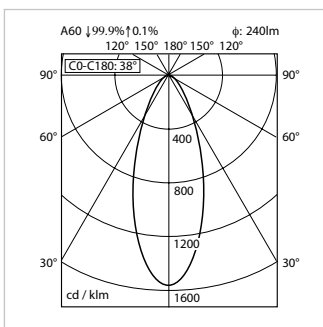

CULTA LED S 4 P S3

TECHNICAL DATA

FITTED WITH	1 x LED Spotlight MR 11 D69.009.000-00686991 - 12 V
LUMINOUS POWER	1 100 lux / 0.5 m *
LIGHTING FIELD 0.5 m	Ø 60 cm *
COLOR RENDERING INDEX	CRI > 80
COLOR TEMPERATURE	3000 K *
OPERATION EQUIPMENT	Electronic plug-in transformer
VOLTAGE	100-240 V; 50/60 Hz
CORD LENGTH	2 m Euro
LUMINAIRE BODY	Polycarbonate (PC), satin
WEIGHT (NET)	1,6 kg
POWER CONSUMPTION	4 W
LUMINOUS FLUX	240 lm
USAGE	Cord switch
CLASS OF PROTECTION	II
STANDARDS MET	EN 60598-1, EN 60598-2-25
SPECIAL FEATURES	Cord switch
MOUNTING	Mounting pin (Ø 16 mm)
ACCESSORIES	Lamp decor: Foil / Rattan, Lamp shade: white
ORDER NUMBER	D15.727.000-00689653

CARE AND READING LIGHTS

LIGHT DISTRIBUTION

Measuring distance 0.5 m

TECHNICAL DRAWING

CULTA LED S 4 B S9

TECHNICAL DATA

FITTED WITH	1 x LED Spotlight MR 11 D69.009.000-00686991 - 12 V
LUMINOUS POWER	1 100 lux / 0.5 m *
LIGHTING FIELD 0.5 m	Ø 60 cm *
COLOR RENDERING INDEX	CRI > 80
COLOR TEMPERATURE	3000 K *
OPERATION EQUIPMENT	Electronic plug-in transformer
VOLTAGE	100-240 V; 50/60 Hz
CORD LENGTH	2 m Euro
LUMINAIRE BODY	Polycarbonate (PC), satin
WEIGHT (NET)	1,6 kg
POWER CONSUMPTION	4 W
LUMINOUS FLUX	240 lm
USAGE	Cord switch
CLASS OF PROTECTION	II
STANDARDS MET	EN 60598-1, EN 60598-2-25
SPECIAL FEATURES	Cord switch
MOUNTING	Universal bed adapter
ORDER NUMBER	D15.725.000-00689635

CARE AND READING LIGHTS

LIGHT DISTRIBUTION

Measuring distance 0.5 m

TECHNICAL DRAWING

measurements in centimeters