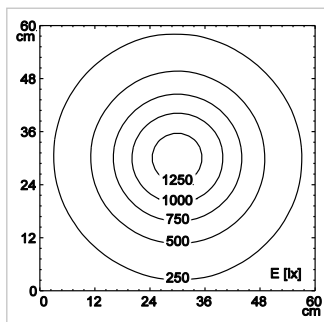

CULTA LED S 4 P S3

TECHNICAL DATA

FITTED WITH	1 x LED Spotlight MR 11 D69.009.000-00686991 - 12 V
LUMINOUS POWER	1 100 lux / 0.5 m *
LIGHTING FIELD 0.5 m	Ø 60 cm *
COLOR RENDERING INDEX	CRI > 80
COLOR TEMPERATURE	3000 K *
OPERATION EQUIPMENT	Electronic plug-in transformer
VOLTAGE	100-240 V; 50/60 Hz
CORD LENGTH	2 m Euro
LUMINAIRE BODY	Polycarbonate (PC), satin
WEIGHT (NET)	1,6 kg
POWER CONSUMPTION	4 W
LUMINOUS FLUX	240 lm
USAGE	Cord switch
CLASS OF PROTECTION	II
STANDARDS MET	EN 60598-1, EN 60598-2-25
SPECIAL FEATURES	Cord switch
MOUNTING	Mounting pin (Ø 16 mm)
ACCESSORIES	Lamp decor: Foil / Rattan, Lamp shade: white
ORDER NUMBER	D15.727.000-00689653

CARE AND READING LIGHTS

LIGHT DISTRIBUTION

Measuring distance 0.5 m

TECHNICAL DRAWING

CULTA LED S 4 B S9

TECHNICAL DATA

FITTED WITH	1 x LED Spotlight MR 11 D69.009.000-00686991 - 12 V
LUMINOUS POWER	1 100 lux / 0.5 m *
LIGHTING FIELD 0.5 m	Ø 60 cm *
COLOR RENDERING INDEX	CRI > 80
COLOR TEMPERATURE	3000 K *
OPERATION EQUIPMENT	Electronic plug-in transformer
VOLTAGE	100-240 V; 50/60 Hz
CORD LENGTH	2 m Euro
LUMINAIRE BODY	Polycarbonate (PC), satin
WEIGHT (NET)	1,6 kg
POWER CONSUMPTION	4 W
LUMINOUS FLUX	240 lm
USAGE	Cord switch
CLASS OF PROTECTION	II
STANDARDS MET	EN 60598-1, EN 60598-2-25
SPECIAL FEATURES	Cord switch
MOUNTING	Universal bed adapter
ORDER NUMBER	D15.725.000-00689635

CARE AND READING LIGHTS

LIGHT DISTRIBUTION

Measuring distance 0.5 m

TECHNICAL DRAWING

measurements in centimeters