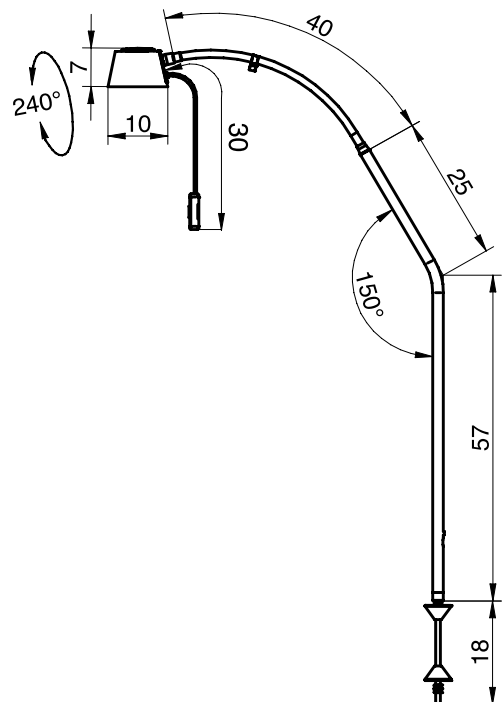

CULTA LED S 4 P S3

TECHNICAL DATA

FITTED WITH	1 x LED Spotlight MR 11 D69.009.000-00686991 - 12 V
LUMINOUS POWER	1 100 lux / 0.5 m *
LIGHTING FIELD 0.5 m	Ø 60 cm *
COLOR RENDERING INDEX	CRI > 80
COLOR TEMPERATURE	3000 K *
OPERATION EQUIPMENT	Electronic plug-in transformer
VOLTAGE	100-240 V; 50/60 Hz
CORD LENGTH	2 m Euro
LUMINAIRE BODY	Polycarbonate (PC), satin
WEIGHT (NET)	1,6 kg
POWER CONSUMPTION	4 W
LUMINOUS FLUX	240 lm
USAGE	Cord switch
CLASS OF PROTECTION	II
STANDARDS MET	EN 60598-1, EN 60598-2-25
SPECIAL FEATURES	Cord switch
MOUNTING	Mounting pin (Ø 16 mm)
ACCESSORIES	Lamp decor: Foil / Rattan, Lamp shade: white
ORDER NUMBER	D15.727.000-00689653

CARE AND READING LIGHTS

LIGHT DISTRIBUTION

Measuring distance 0.5 m

TECHNICAL DRAWING

CULTA LED S 4 B S9

TECHNICAL DATA

FITTED WITH	1 x LED Spotlight MR 11 D69.009.000-00686991 - 12 V
LUMINOUS POWER	1 100 lux / 0.5 m *
LIGHTING FIELD 0.5 m	Ø 60 cm *
COLOR RENDERING INDEX	CRI > 80
COLOR TEMPERATURE	3000 K *
OPERATION EQUIPMENT	Electronic plug-in transformer
VOLTAGE	100-240 V; 50/60 Hz
CORD LENGTH	2 m Euro
LUMINAIRE BODY	Polycarbonate (PC), satin
WEIGHT (NET)	1,6 kg
POWER CONSUMPTION	4 W
LUMINOUS FLUX	240 lm
USAGE	Cord switch
CLASS OF PROTECTION	II
STANDARDS MET	EN 60598-1, EN 60598-2-25
SPECIAL FEATURES	Cord switch
MOUNTING	Universal bed adapter
ORDER NUMBER	D15.725.000-00689635

CARE AND READING LIGHTS

LIGHT DISTRIBUTION

Measuring distance 0.5 m

TECHNICAL DRAWING

measurements in centimeters