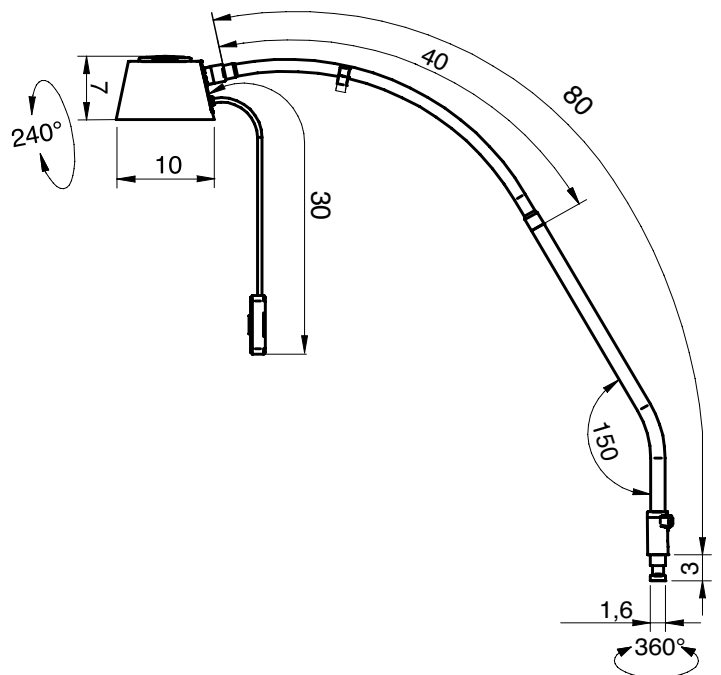

CULTA LED S 4 P S3

TECHNICAL DATA

FITTED WITH	1 x LED Spotlight MR 11 D69.009.000-00686991 - 12 V
LUMINOUS POWER	1 100 lux / 0.5 m *
LIGHTING FIELD 0.5 m	Ø 60 cm *
COLOR RENDERING INDEX	CRI > 80
COLOR TEMPERATURE	3000 K *
OPERATION EQUIPMENT	Electronic plug-in transformer
VOLTAGE	100-240 V; 50/60 Hz
CORD LENGTH	2 m Euro
LUMINAIRE BODY	Polycarbonate (PC), satin
WEIGHT (NET)	1,6 kg
POWER CONSUMPTION	4 W
LUMINOUS FLUX	240 lm
USAGE	Cord switch
CLASS OF PROTECTION	II
STANDARDS MET	EN 60598-1, EN 60598-2-25
SPECIAL FEATURES	Cord switch
MOUNTING	Mounting pin (Ø 16 mm)
ACCESSORIES	Lamp decor: Foil / Rattan, Lamp shade: white
ORDER NUMBER	D15.727.000-00689653

CARE AND READING LIGHTS

LIGHT DISTRIBUTION

Measuring distance 0.5 m

TECHNICAL DRAWING

CULTA LED S 4 B S9

TECHNICAL DATA

FITTED WITH	1 x LED Spotlight MR 11 D69.009.000-00686991 - 12 V
LUMINOUS POWER	1 100 lux / 0.5 m *
LIGHTING FIELD 0.5 m	Ø 60 cm *
COLOR RENDERING INDEX	CRI > 80
COLOR TEMPERATURE	3000 K *
OPERATION EQUIPMENT	Electronic plug-in transformer
VOLTAGE	100-240 V; 50/60 Hz
CORD LENGTH	2 m Euro
LUMINAIRE BODY	Polycarbonate (PC), satin
WEIGHT (NET)	1,6 kg
POWER CONSUMPTION	4 W
LUMINOUS FLUX	240 lm
USAGE	Cord switch
CLASS OF PROTECTION	II
STANDARDS MET	EN 60598-1, EN 60598-2-25
SPECIAL FEATURES	Cord switch
MOUNTING	Universal bed adapter
ORDER NUMBER	D15.725.000-00689635

CARE AND READING LIGHTS

LIGHT DISTRIBUTION

Measuring distance 0.5 m

TECHNICAL DRAWING

measurements in centimeters